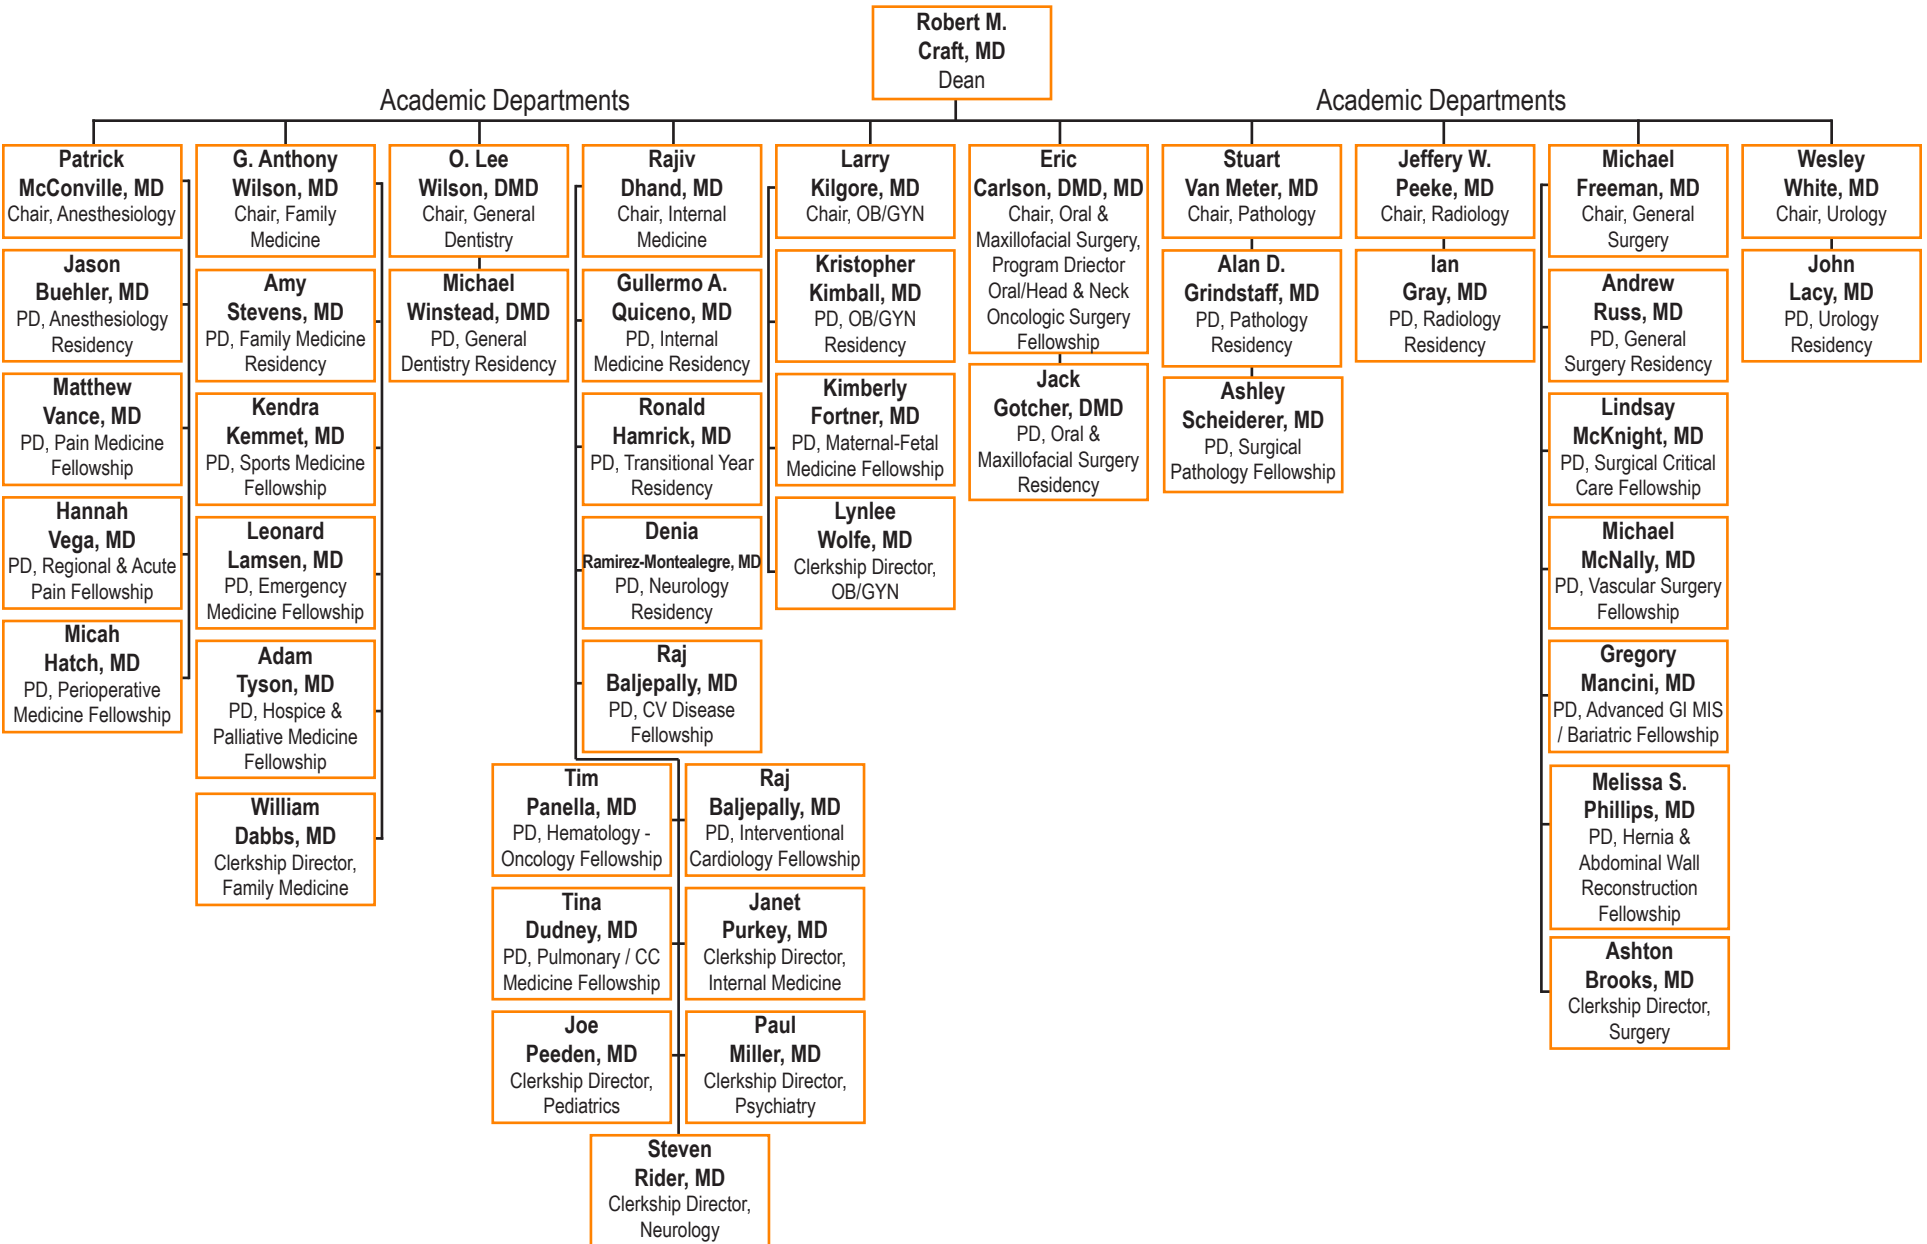

University of Tennessee Graduate School of Medicine - Organizational Chart

University of Tennessee Graduate School of Medicine - Organizational Chart